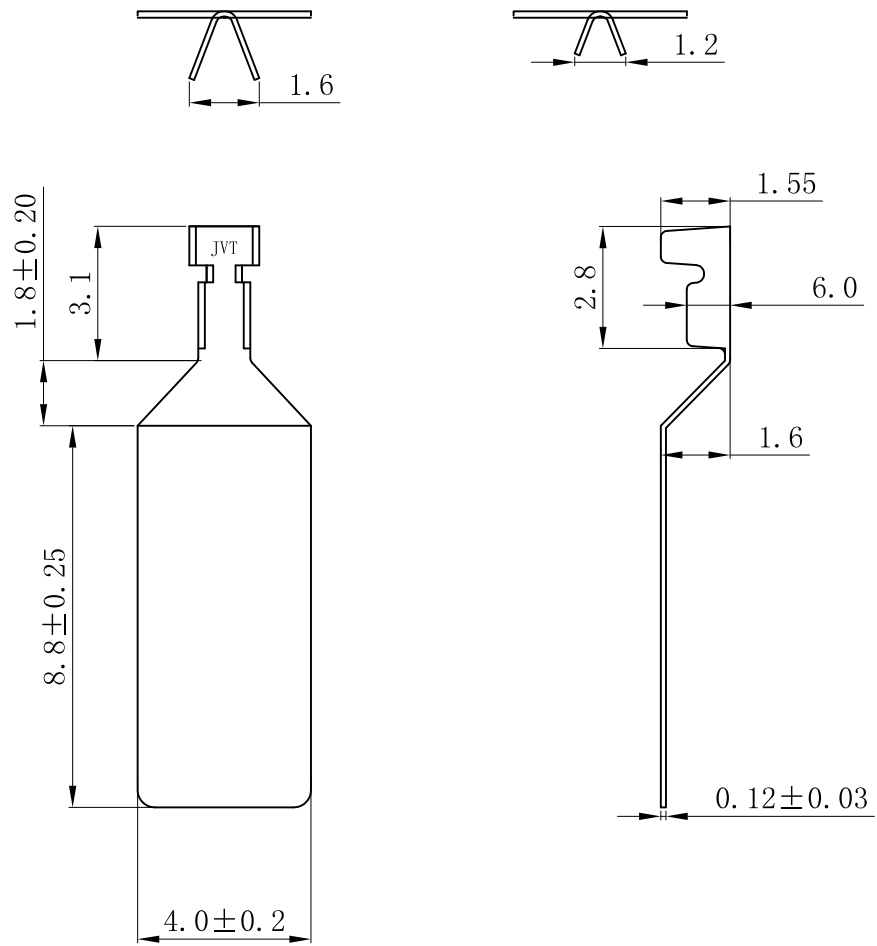

JVT1400T Terminal

JVT1400TU4-R	SUS430	-	-	-
PART NO	Material	Fimish(Pin)	Wire Range	Insulation O.D