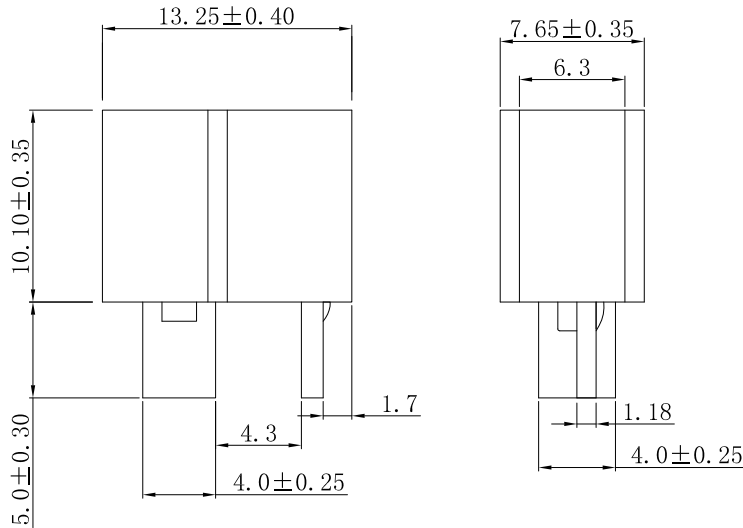

JVT1101H

Female plug

HOUSING

Part No. : JVT1101HXX-02W

Material: PA66 UL 94V-0/94V-2

JVT1101HXX-02W

logo ———— W-Female plug
Series NO. ———— PIN No.
Housing ———— PA66 UL94V-0
PA66 UL94V-2

JVT1101H

Male plug

HOUSING

Part No. : JVT1101HXX-02M

Material: PA66 UL 94V-0/94V-2

JVT1101HXX-02M

Logo ———— M-Male plug
Series NO. ———— PIN NO.
Housing ———— PA66 UL94V-0
PA66 UL94V-2